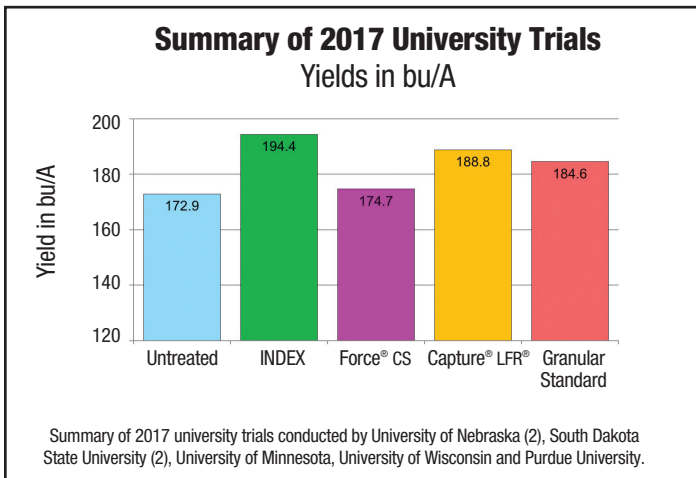

Maximize yield potential and protect seeds and roots —INDEX performs as well as granular insecticide standards and outperforms bifenthrin-only based products on corn rootworms. Optimize liquid insecticide control, INDEX provides flexibility and convenience. It is the ideal choice for your narrow row corn —or any row spacing you choose. No soil or post-applied herbicide restrictions.