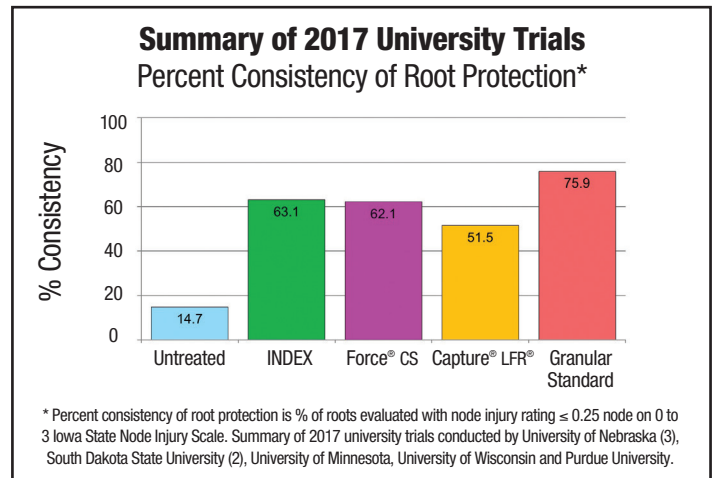

Maximize yield potential and protect seeds and roots —INDEX performs as well as granular insecticide standards and outperforms bifenthrin-only based products on corn rootworms. Optimize liquid insecticide control, INDEX provides flexibility and convenience. It is the ideal choice for your narrow row corn —or any row spacing you choose. No soil or post-applied herbicide restrictions.