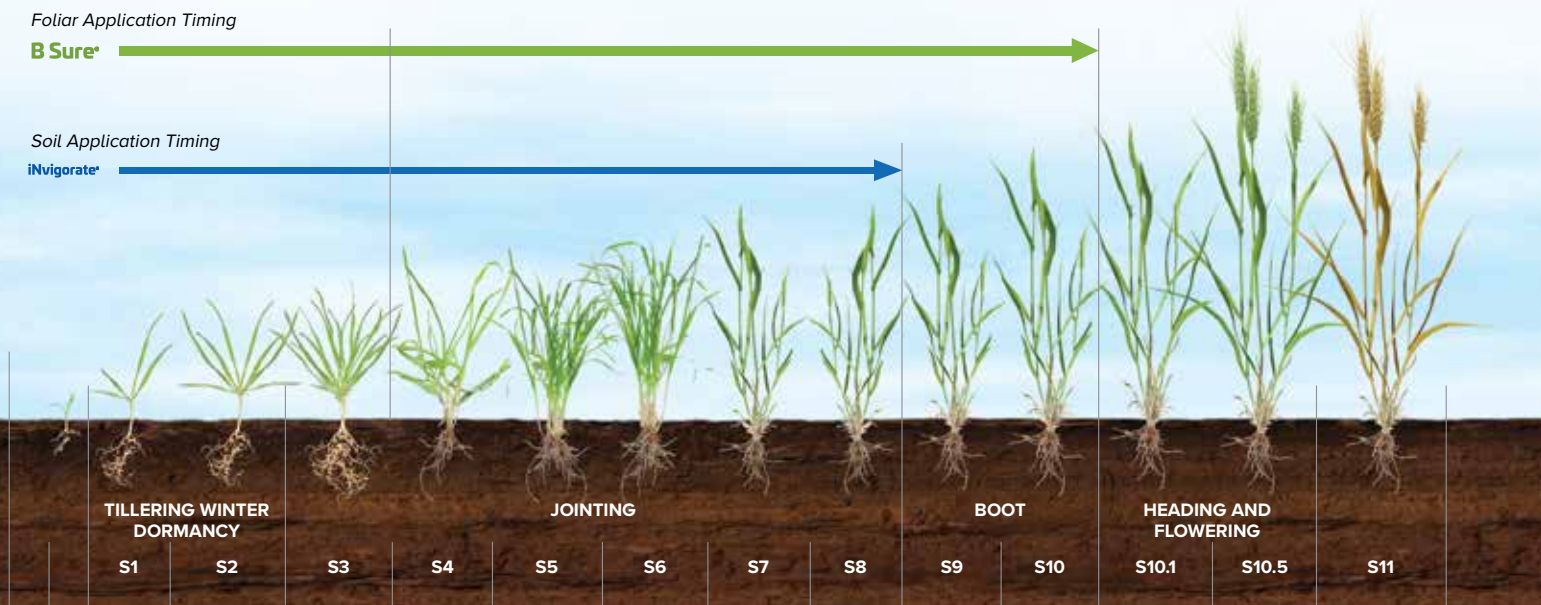

¹ In furrow or side dress/top dress fertilization from planting through mid vegetative stage.

*AMVAC products not sold in all U.S. States.

Foliar Application Timing

B Sure®

Soil Application Timing

iNvigorate®