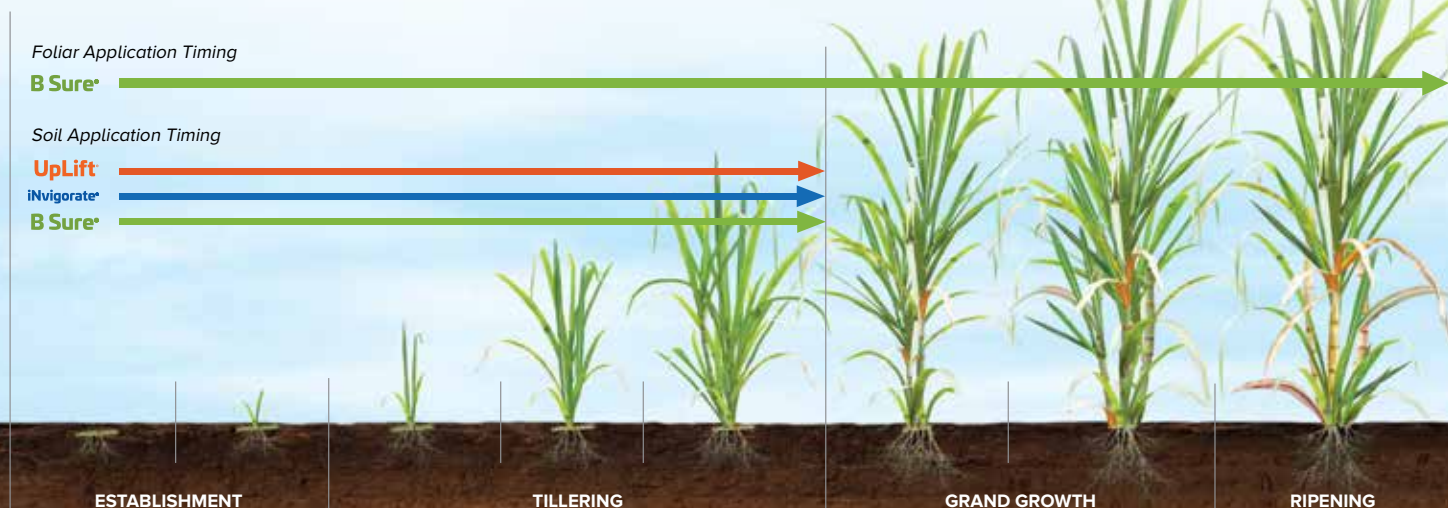

B Sure®

Type Of Application	pt/A	Timing
Foliar	1 - 4	With herbicides, pesticides, foliar nutrition.
Soil	1 - 4	At planting ¹

¹With starter fertilizer, pre/post emergence herbicide programs and from side dress through canopy close-in with fertilizers.

iNvigorate®

Type Of Application	pt/A	Timing
Soil	2 - 8	At planting ¹

¹With starter fertilizer, pre/post emergence herbicide programs and from side dress through canopy close-in with fertilizers.

UpLift®

Type Of Application	lb/A	Timing
Soil	1 - 2	At planting ¹

¹With starter fertilizer, pre/post emergence herbicide programs and from side dress through canopy close-in with fertilizers.

* AMVAC products not sold in all U.S. States.

Visit our website at www.AMVAC.com