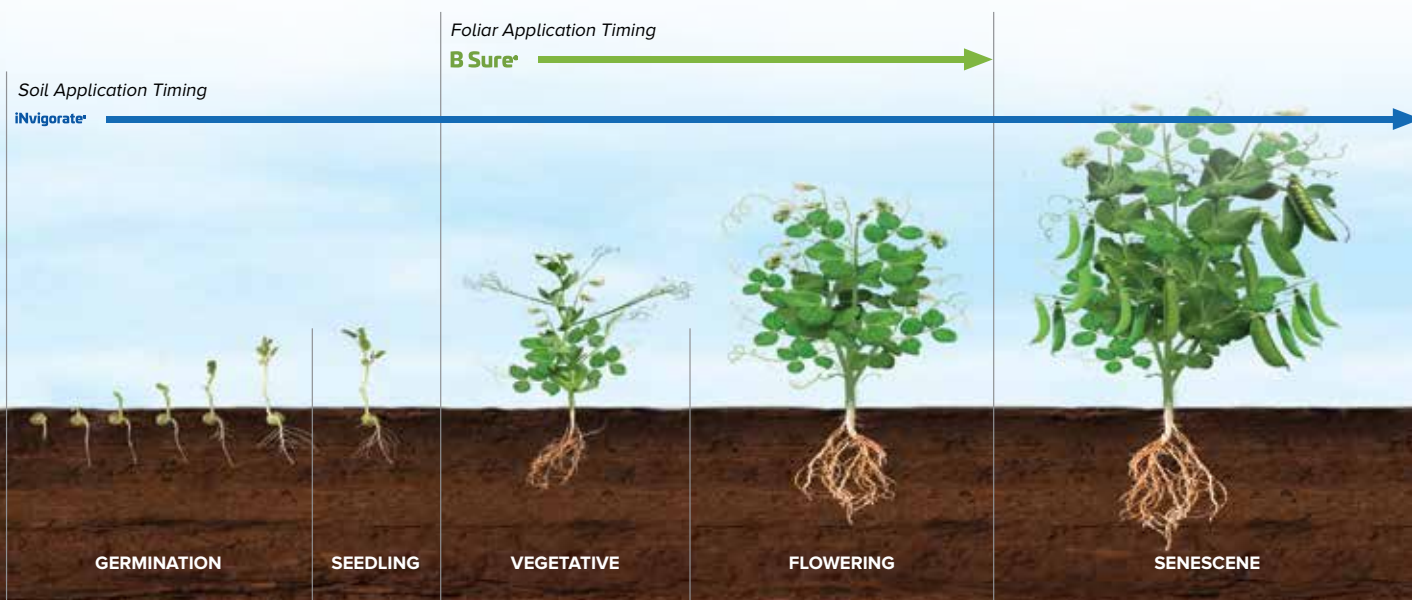

Peas

iNvigate® | B Sure®

PRODUCT APPLICATION AND TIMING FOR PEAS

B Sure®

- Supports plant productivity in a variety of environmental conditions
- Contains carbon, nitrogen, true protein, amino acids and essential metabolic micronutrients

iNvigate®

- Highly productive microbial community when applied to the soil, assisting in nutrient uptake and improving fertilizer efficiency
- Promotes availability and absorption of nitrogen, phosphorus and potassium. Along with promoting a healthy soil microbial community, also promotes better fertilizer utilization and increased yield

B Sure®

Type Of Application	pt/A	Timing
Foliar	1 - 4	From R1 through R5¹

¹With herbicides, insecticides, fungicides and foliar nutrition.

iNvigate®

Type Of Application	pt/A	Timing
Soil	1 - 2	At planting

Visit our website at www.AMVAC.com