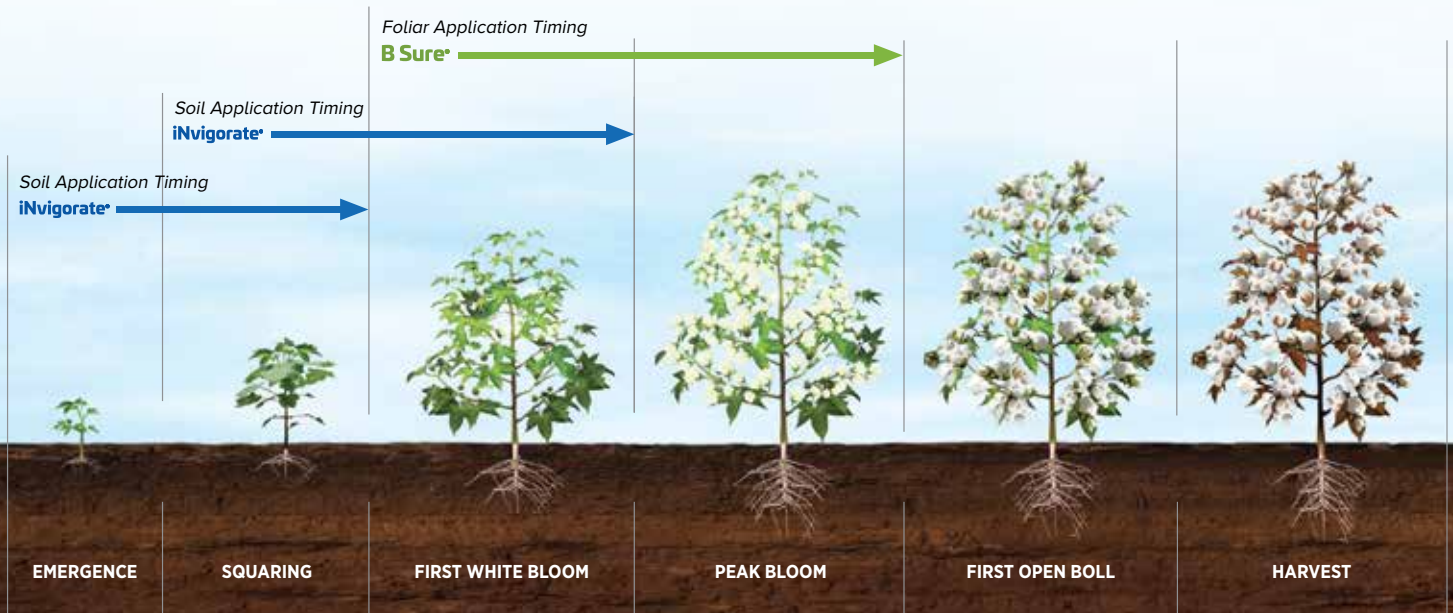

B Sure®

Type Of Application	pt/A	Timing
Foliar	1 - 4	From pinhead square through boll fill ¹

¹With herbicides, insecticides, PGR's and foliar nutrition

iNvigate®

Type Of Application	pt/A	Timing
Soil	2 - 4	From planting through mid vegetative stage ²

²With in furrow, starter or side dress/top dress fertilization.

*AMVAC products not sold in all U.S. States.

Visit our website at www.AMVAC.com