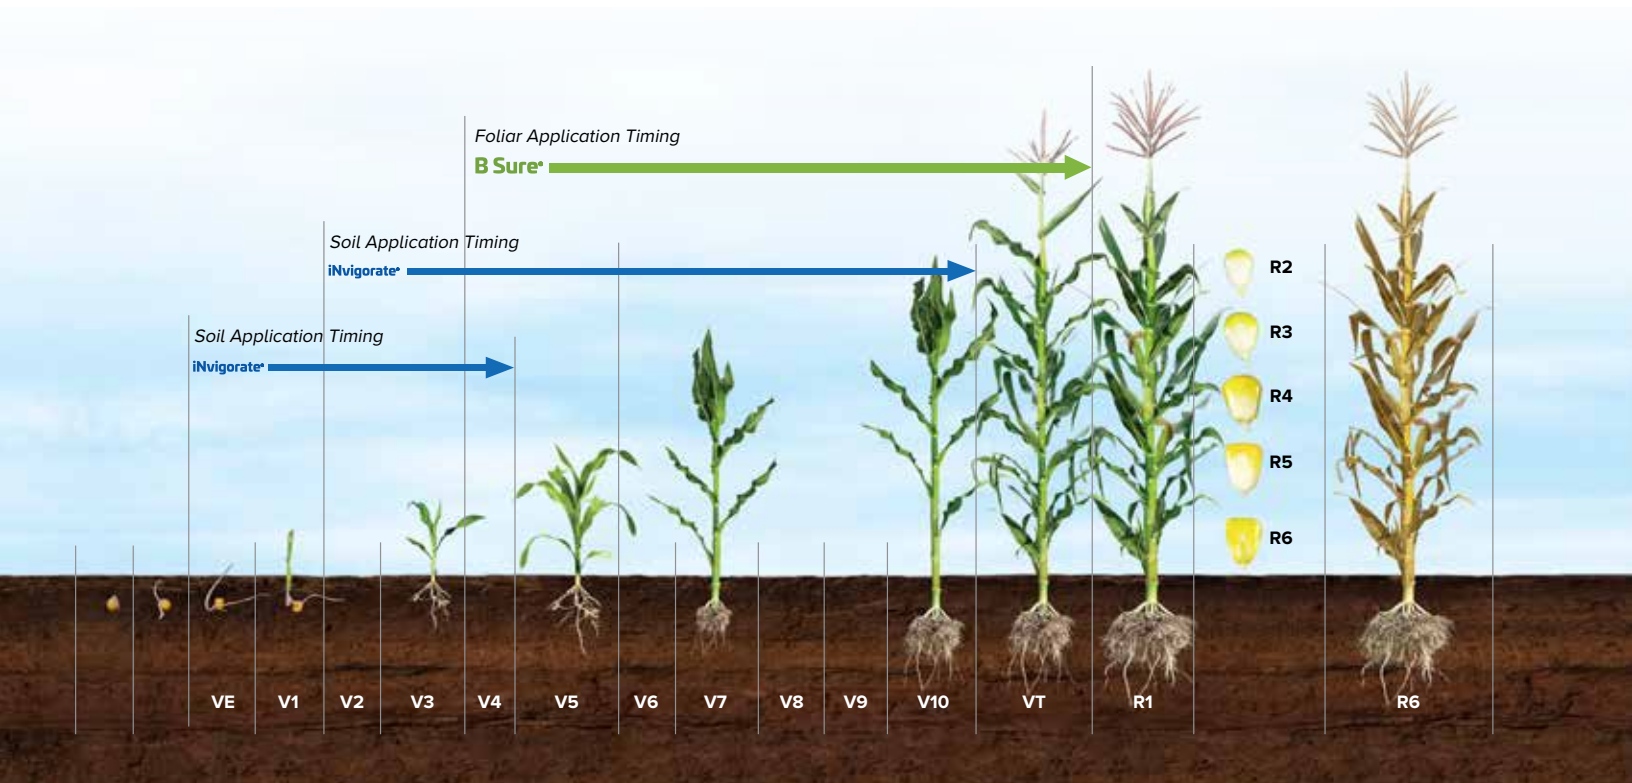

Corn

iNvigorate® | B Sure®

PRODUCT APPLICATION AND TIMING FOR CORN

B Sure®

- Supports plant productivity in a variety of environmental conditions
- Contains carbon, nitrogen, true protein, amino acids and essential metabolic micronutrients

iNvigorate®

- Highly productive microbial community when applied to the soil, assisting in nutrient uptake and improving fertilizer efficiency
- Promotes availability and absorption of nitrogen, phosphorus and potassium. Along with promoting a healthy soil microbial community, also promotes better fertilizer utilization and increased yields

B Sure®

Type Of Application	pt/A	Timing
Foliar	1 - 4	From V5 through VT ¹

¹ With herbicides, insecticides, fungicides and foliar nutrition.

iNvigorate®

Type Of Application	pt/A	Timing
Soil	2 - 4	At planting ²

² In furrow or side dress fertilization through mid vegetative stage.

* AMVAC products not sold in all U.S. States.

Visit our website at www.AMVAC.com